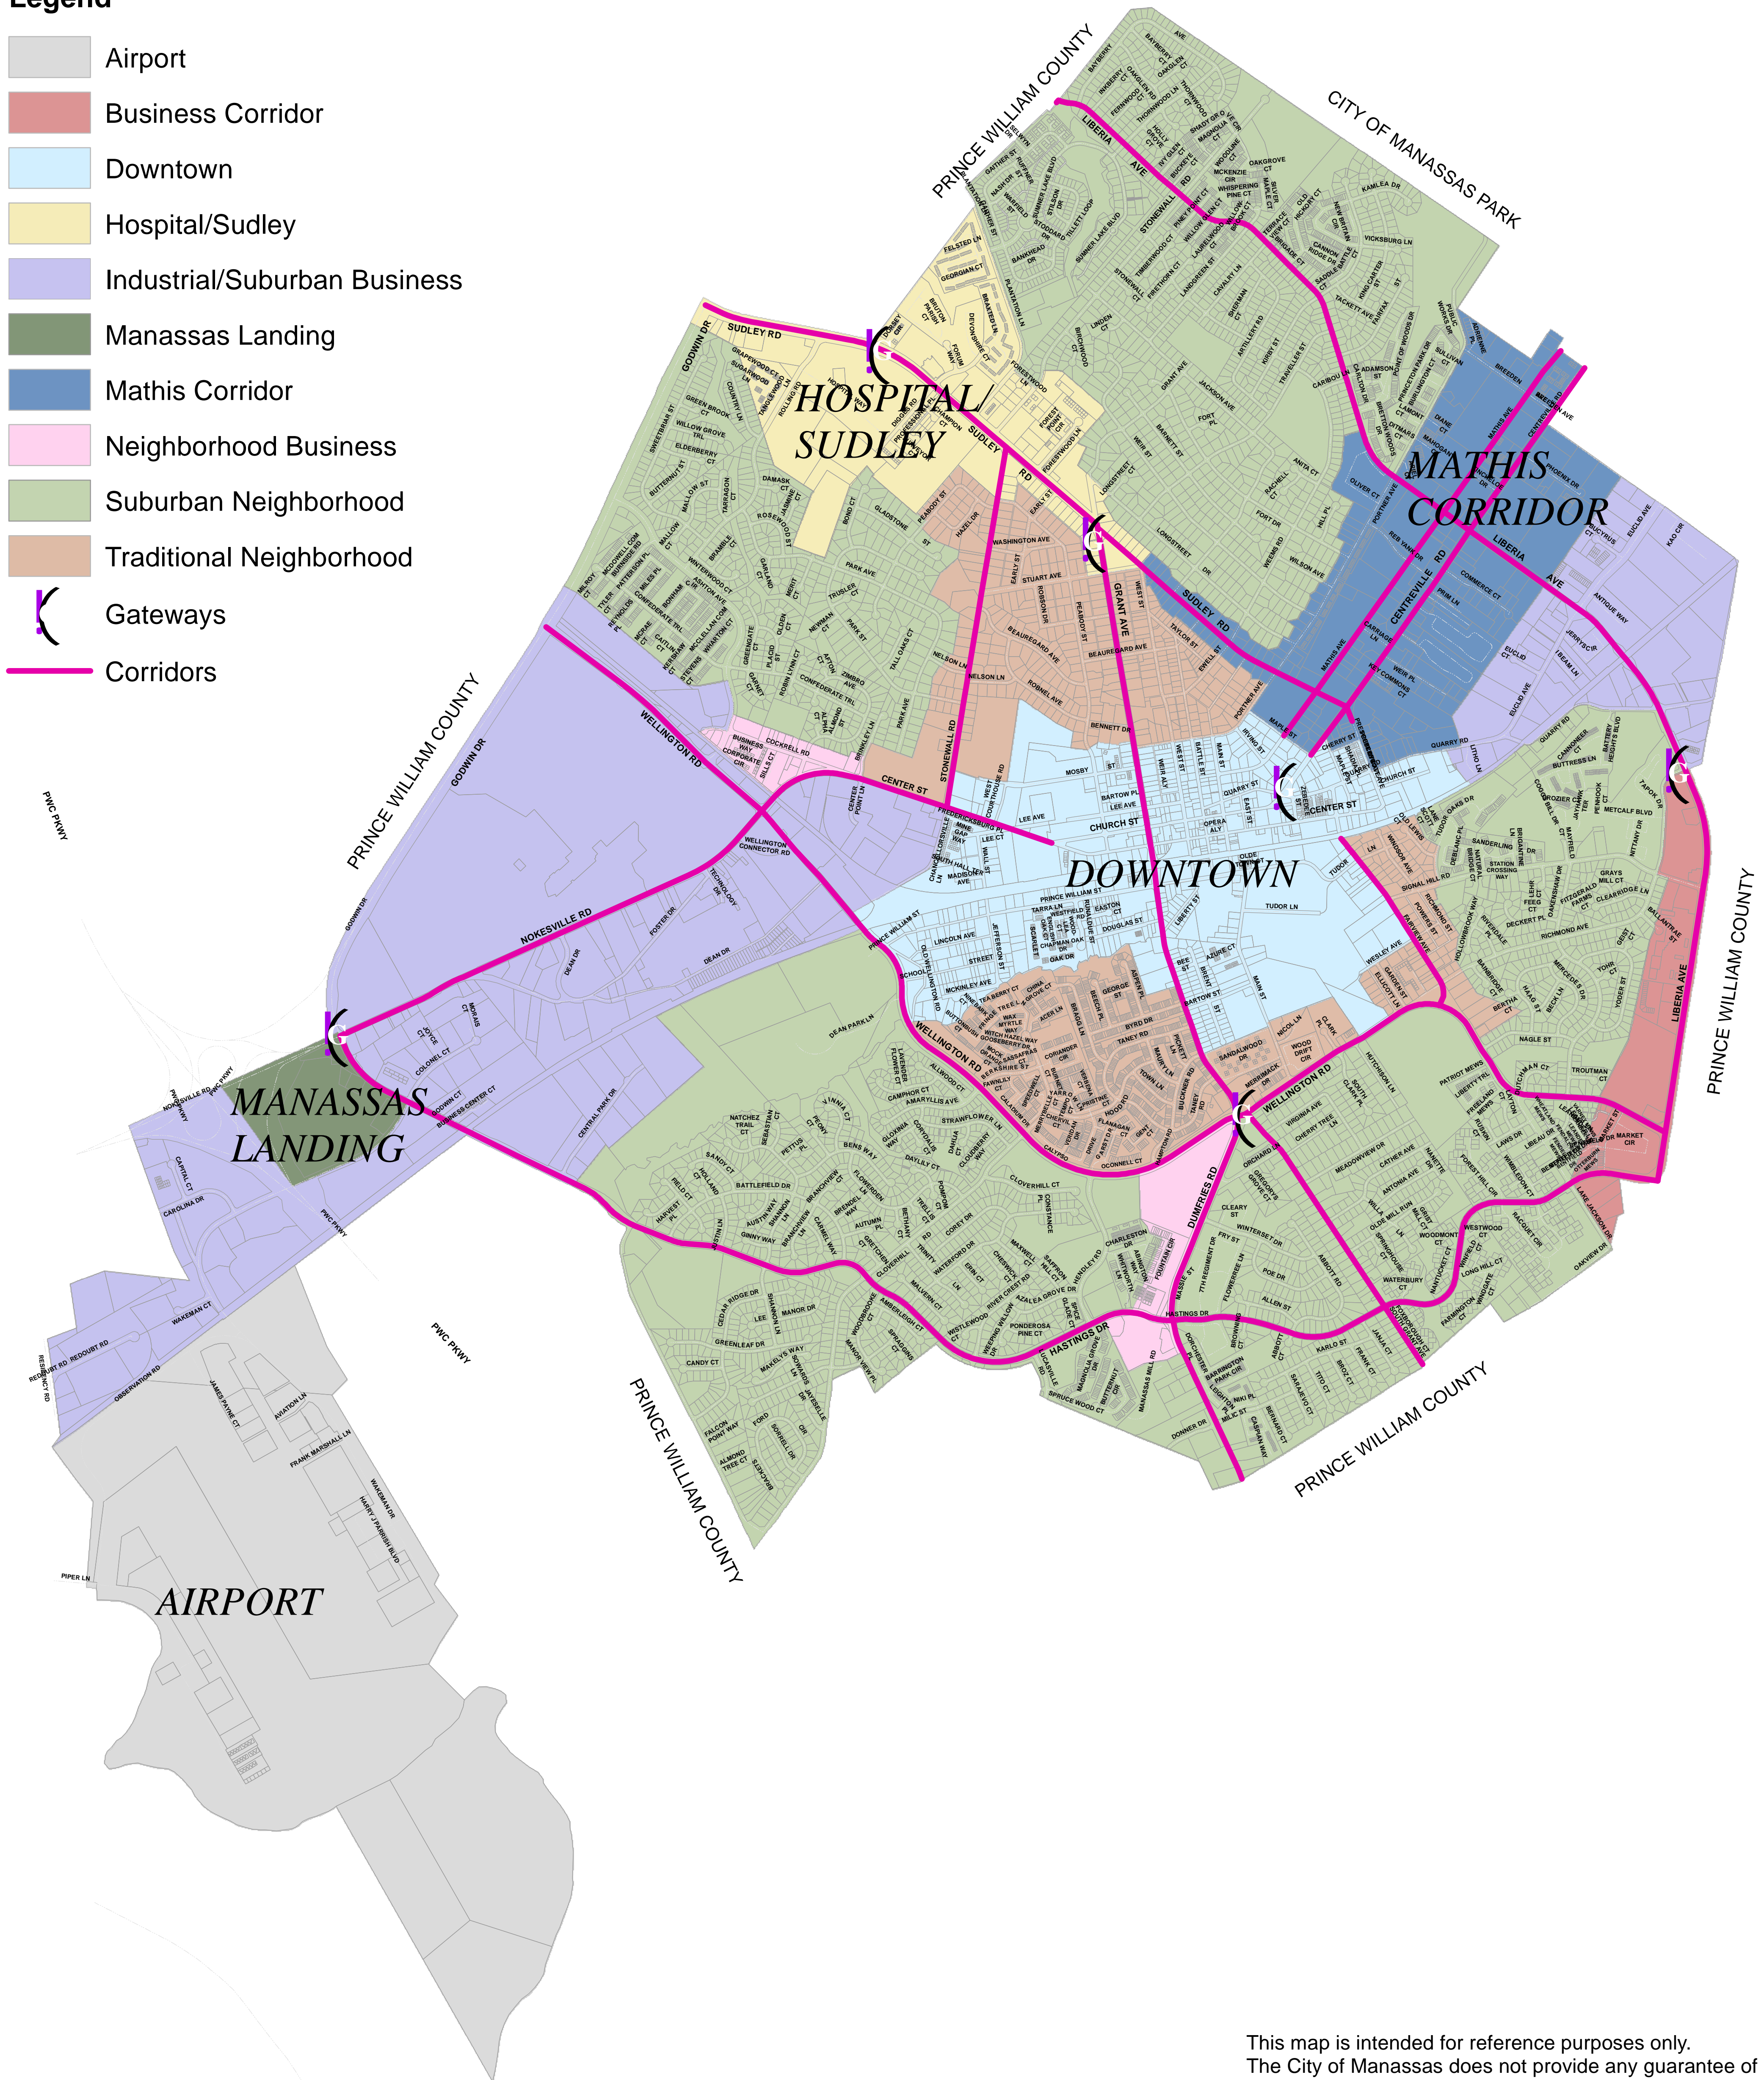

Legend

- Airport
- Business Corridor
- Downtown
- Hospital/Sudley
- Industrial/Suburban Business
- Manassas Landing
- Mathis Corridor
- Neighborhood Business
- Suburban Neighborhood
- Traditional Neighborhood
- Gateways
- Corridors

This map is intended for reference purposes only. The City of Manassas does not provide any guarantee of the accuracy or completeness regarding the map information.

City of Manassas Community Development
Updated: 7/25/2016

City of Manassas: Character Areas

Manassas Next: The 2032 Comprehensive Plan

Adopted: July 8, 2013