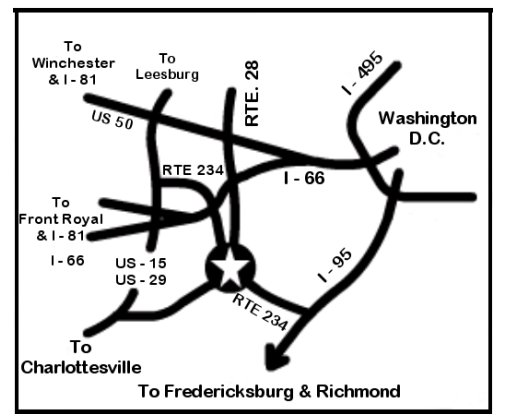

Legend

- Shared Use Path
- Bike Lane
- Signed Shared Road
- Parks

Bikeway and Pedestrian Trail System

City of Manassas

Created by: Manassas IT/GIS
 Updated on: 7/29/2019
 Name: Map_BikeTrails_11x17_72919